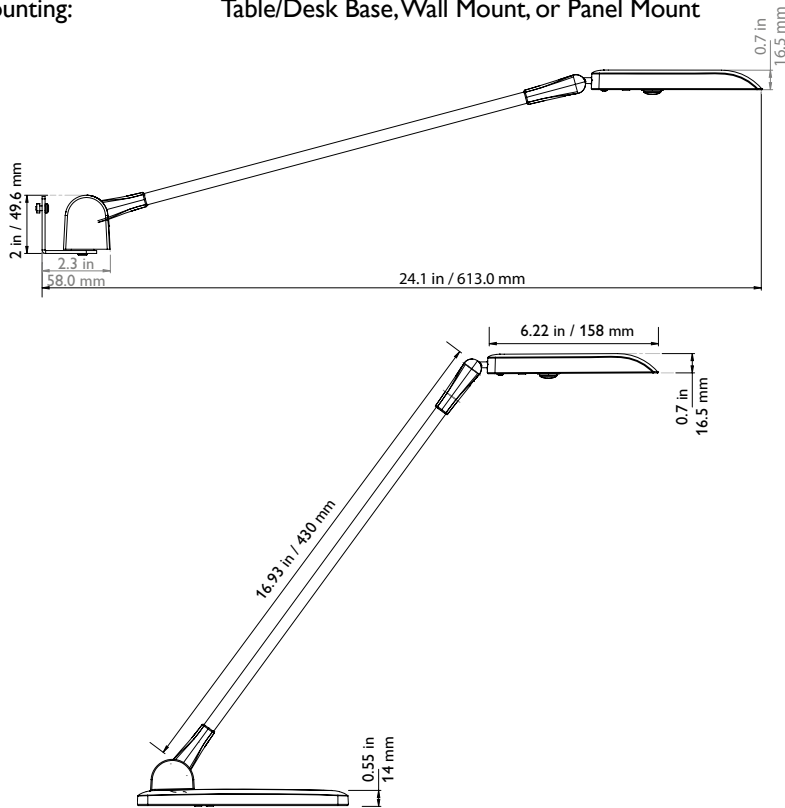

# Terea

Design: Ryann Aoukar and Luxo

Combines energy-efficient LEDs, ergonomics and compact design for an incomparable value. Terea, which efficiently and cost-effectively illuminates any worksurface with maintenance-free operation, better articulates its ergonomics with the effortless tilt of its arm and complete flexibility of its head. This allows the light to fall exactly where needed providing optimal lighting and functionality.

Panel Mount  
with Panel Mount  
Bracket.

Panel Mount  
with Tool-Tile  
Bracket.

TECHNICAL INFORMATION

- Lamp: 7W LEDs (3x2.4W)  
Total energy consumed 9.6W
- Offstate Power: 0.4W
- Luminance: 100+ footcandles at 16 in. (1000 lux at 400 mm)
- Color Temperature: 3500°K
- CRI: 80
- AC/DC Converter: Electronic plug-in transformer
- Power Cord: 7 ft. (2133.6 mm)
- Mounting: Table/Desk Base, Wall Mount, or Panel Mount

TEREA

LM-80 RoHS

CODES

- 16770BK Terea with Table/Desk Base, Black (BK)
- 16770SG Terea with Table/Desk Base, Silver Grey (SG)
- 16780BK Terea Wall Mount, Black (BK)
- 16780SG Terea Wall Mount, Silver Grey (SG)
- 16780BK-P Terea Panel Mount with Panel Mount Bracket, Black (BK)
- 16780SG-P Terea Panel Mount with Panel Mount Bracket, Silver Grey (SG)
- 16780BK-T Terea Panel Mount with Tool-Tile Bracket, Black (BK)
- 16780SG-T Terea Panel Mount with Tool-Tile Bracket, Silver Grey (SG)

COLORS

- Silver Grey
- Black

Source at 15" from worksurface

	-6	CL	6	12	18	24
	Wall - 50% Reflective					
12	28.8	41.2	37.6	24.3	14.3	9.5
6	43.8	71.1	68.0	39.3	19.1	11.6
CL	66.2	98.5	121.1	51.3	21.9	11.6
6	39.1	66.7	62.9	35.3	17.6	10.1
12	20.6	28.3	28.4	17.8	11.2	7.8