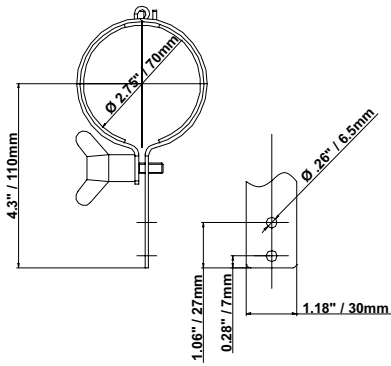

## Mounting Options

70mm

**190-180-019**  
**Strap Bracket – Straight**

Stainless Steel  
Neoprene Inserts

**190-181-019**  
**Strap Bracket – Short-L**

Stainless Steel  
Neoprene Inserts

**190-183-019**  
**Strap Bracket – Long-L**

## Mounting Options

70mm