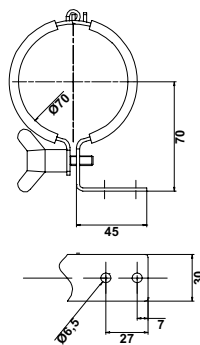

## Mounting Options

70mm

**190-015-019**  
**Strap Bracket – Straight**

Galvanized Steel  
Neoprene Inserts

**190-015-995**  
**Strap Bracket – Short-L**

Galvanized Steel  
Neoprene Inserts

**190-015-021**  
**Strap Bracket – Long-L**

Galvanized Steel  
Neoprene Inserts

**190-015-719**  
**Strap Bracket - Straight**

Galvanized Steel  
Rubber Profile Inserts

**SK0-995-719**  
**Strap Bracket – Short-L**

Galvanized Steel  
Rubber Profile Inserts