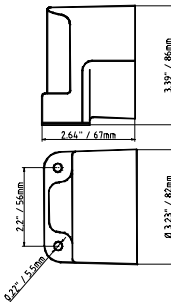

End Mounting Shoe

US0-165-012

Body: Plastic, Black
Sold in pairs complete with
seals and cable gland