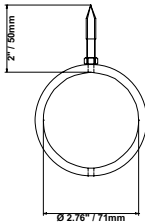

Pendant Strap Suspension

190-178-019

Strap: Stainless Steel
Wire: Stainless Steel
Ceiling Mount: Nickel-plated