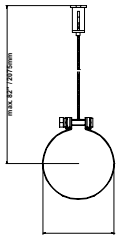

Surface-Mount Ring

190-175-019

Ring: Anodized Aluminum
Wire: Stainless Steel
Screw: Galvanized