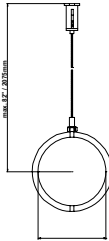

Waldmann Lighting

Waldmann Linear Fluorescent Tubular Light.

Mounting Options

70mm

Pendant Ring Suspension

190-173-019

Ring: Anodized Aluminum
Wire: Stainless Steel
Ceiling Mount: Nickel-plated