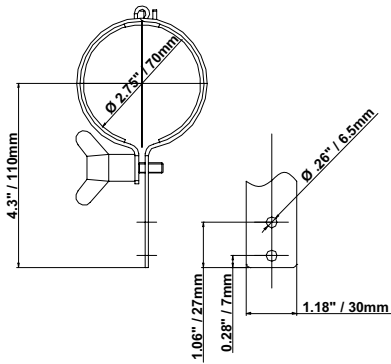

Waldmann Lighting

Waldmann Linear Fluorescent Tubular Light.

Mounting Options

70mm

190-015-019
Strap Bracket – Straight

Galvanized Steel
Neoprene Inserts