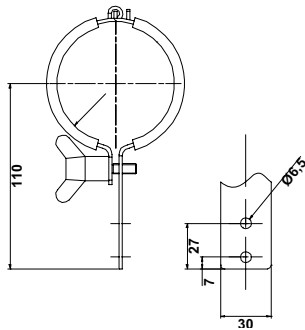

## Mounting Options

70mm

**190-180-019**  
**Strap Bracket – Straight**

Stainless Steel  
Neoprene Inserts

**190-181-019**  
**Strap Bracket – Short-L**

Stainless Steel  
Neoprene Inserts

**190-183-019**  
**Strap Bracket – Long-L**

Stainless Steel  
Neoprene Inserts

**190-180-719**  
**Strap Bracket - Straight**

Stainless Steel  
Rubber Profile Inserts

**190-181-719**  
**Strap Bracket – Short-L**

Stainless Steel  
Rubber Profile Inserts