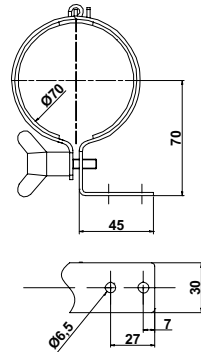

## Mounting Options

70mm

**190-180-019**  
**Strap Bracket – Straight**

Stainless Steel  
Neoprene Inserts

**190-181-019**  
**Strap Bracket – Short-L**

Stainless Steel  
Neoprene Inserts

**190-183-019**  
**Strap Bracket – Long-L**

Stainless Steel  
Neoprene Inserts

**190-180-719**  
**Strap Bracket - Straight**

Stainless Steel  
Rubber Profile Inserts

**190-181-719**  
**Strap Bracket – Short-L**

Stainless Steel  
Rubber Profile Inserts

## Mounting Options

70mm