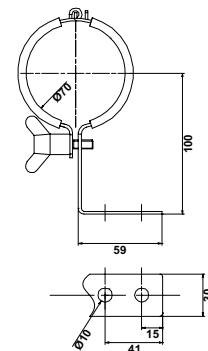

## Mounting Options

70mm

**190-015-019**  
**Strap Bracket – Straight**

Galvanized Steel  
Neoprene Inserts

**190-015-995**  
**Strap Bracket – Short-L**

Galvanized Steel  
Neoprene Inserts

**190-015-021**  
**Strap Bracket – Long-L**

Galvanized Steel  
Neoprene Inserts

**190-015-719**  
**Strap Bracket - Straight**

Galvanized Steel  
Rubber Profile Inserts

**SK0-995-719**  
**Strap Bracket – Short-L**

Galvanized Steel  
Rubber Profile Inserts

## Mounting Options

70mm