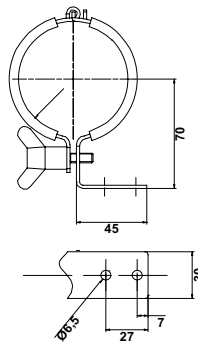

## Mounting Options

70mm

**190-180-019**  
**Strap Bracket – Straight**

Stainless Steel  
Neoprene Inserts

**190-181-019**  
**Strap Bracket – Short-L**

Stainless Steel  
Neoprene Inserts

**190-183-019**  
**Strap Bracket – Long-L**

Stainless Steel  
Neoprene Inserts

**190-180-719**  
**Strap Bracket - Straight**

Stainless Steel  
Rubber Profile Inserts

**190-181-719**  
**Strap Bracket – Short-L**

Stainless Steel  
Rubber Profile Inserts