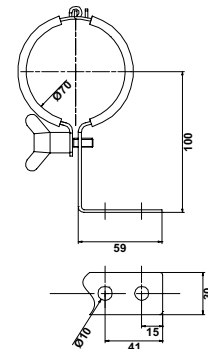

## Mounting Options

70mm

**190-180-019**  
**Strap Bracket – Straight**

Stainless Steel  
Neoprene Inserts

**190-181-019**  
**Strap Bracket – Short-L**

Stainless Steel  
Neoprene Inserts

**190-183-019**  
**Strap Bracket – Long-L**

Stainless Steel  
Neoprene Inserts

**190-180-719**  
**Strap Bracket - Straight**

Stainless Steel  
Rubber Profile Inserts

**190-181-719**  
**Strap Bracket – Short-L**

Stainless Steel  
Rubber Profile Inserts