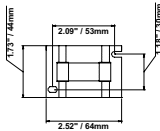

End Mounting Shoe

US0-165-012

Body: Plastic, Black
Sold in pairs complete with
seals and cable gland