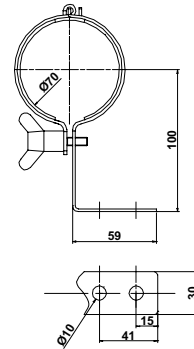

## Mounting Options

70mm

**190-180-019**  
**Strap Bracket – Straight**

Stainless Steel  
Neoprene Inserts

**190-181-019**  
**Strap Bracket – Short-L**

Stainless Steel  
Neoprene Inserts

**190-183-019**  
**Strap Bracket – Long-L**

Stainless Steel  
Neoprene Inserts

**190-180-719**  
**Strap Bracket - Straight**

Stainless Steel  
Rubber Profile Inserts

**190-181-719**  
**Strap Bracket – Short-L**

Stainless Steel  
Rubber Profile Inserts