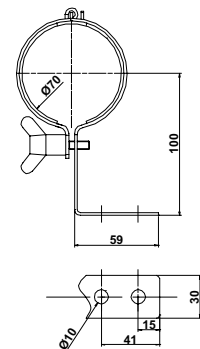

## Mounting Options

70mm

**190-015-019**  
**Strap Bracket – Straight**

Galvanized Steel  
Neoprene Inserts

**190-015-995**  
**Strap Bracket – Short-L**

Galvanized Steel  
Neoprene Inserts

**190-015-021**  
**Strap Bracket – Long-L**

Galvanized Steel  
Neoprene Inserts

**190-015-719**  
**Strap Bracket - Straight**

Galvanized Steel  
Rubber Profile Inserts

**SK0-995-719**  
**Strap Bracket – Short-L**

Galvanized Steel  
Rubber Profile Inserts