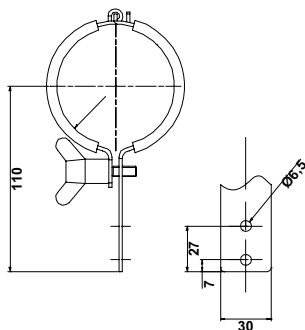

## Mounting Options

70mm

**190-015-019**  
**Strap Bracket – Straight**

Galvanized Steel  
Neoprene Inserts

**190-015-995**  
**Strap Bracket – Short-L**

Galvanized Steel  
Neoprene Inserts

**190-015-021**  
**Strap Bracket – Long-L**

Galvanized Steel  
Neoprene Inserts

**190-015-719**  
**Strap Bracket - Straight**

Galvanized Steel  
Rubber Profile Inserts

**SK0-995-719**  
**Strap Bracket – Short-L**

Galvanized Steel  
Rubber Profile Inserts